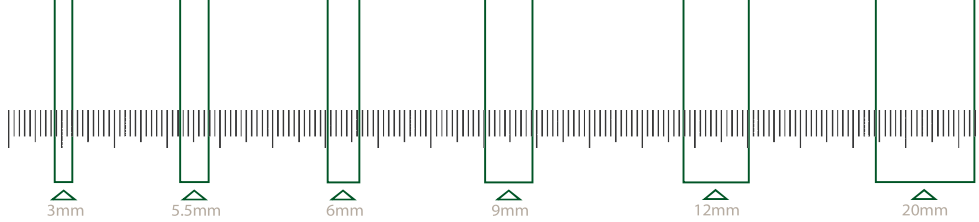

Pure Black
Finish : Matte

Blue Opal
Finish : Polished | 10.5mm

Ocean Blue
Finish : Polished

Dimensions & Mass

PANEL SIZE mm	PANEL AREA sqm	PANEL THICKNESS mm	WEIGHT KG/sqm SG: 2.45	WEIGHT KG/Panel
3600x1800	6.48	12.5	29.32	190.00
3200x1600	5.12	20.0	47.85	245.00
3200x1600	5.12	12.0	28.67	146.80
3200x1600	5.12	9.0	21.48	110.00
3200x1600	5.12	6.0	15.43	79.00
3000x1200	3.60	9.0	19.44	70.00
2800x1600	4.48	12.0	28.60	128.13
2800x1600	4.48	6.0	14.58	65.32
2800x1200	3.36	6.0	14.58	49.00
2700x1200	3.24	12.0	28.40	92.00
2700x1200	3.24	9.0	21.30	69.00
2700x1200	3.24	6.0	14.20	46.00
2700x1200	3.24	3.0	7.10	23.00
2500x1000	2.50	9.0	21.60	54.00
2400x1200	2.88	12.0	29.17	84.00
2400x1200	2.88	9.0	21.88	63.00
2400x1200	2.88	6.0	14.58	42.00
1800x900	1.62	10.5	25.31	41.00
1800x900	1.62	9.0	21.69	35.14
1800x900	1.62	6.0	12.96	21.00
1800x900	1.62	5.5	12.96	21.00