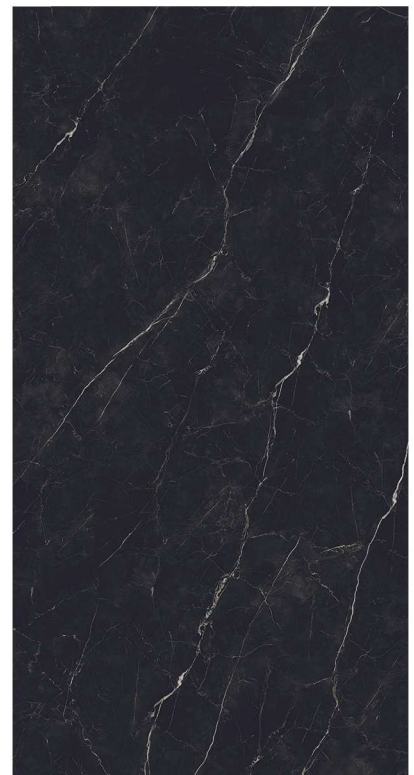

DESIGNER RANGE

Shakes Black

3200x1600mm

12mm

Matte

Ideal for:

Benchtops & Countertops

Splashbacks

Floor & Walls