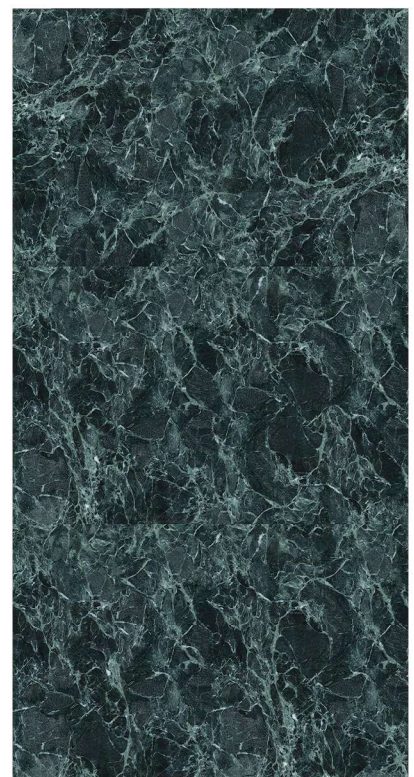

Prada Green

3200x1600mm

12mm

Honed

Ideal for:

Benchtops & Countertops

Splashbacks

Floor & Walls