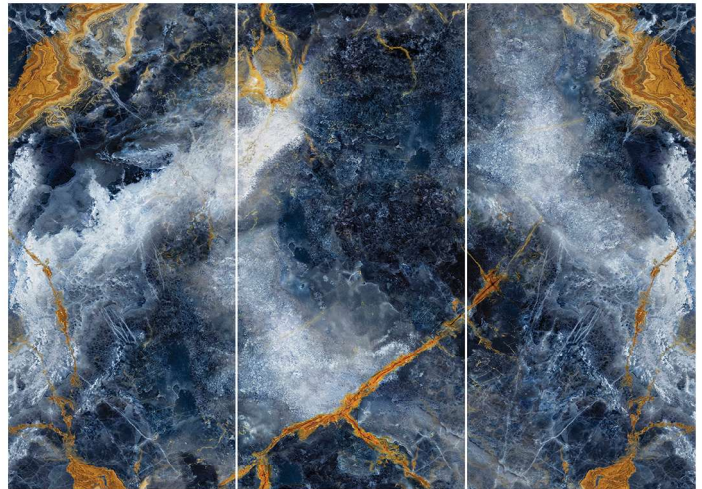

Finish : Polished
Thickness : 9mm

Tundra Grey

Finish : Honed & Polished
Thickness : 9mm & 12mm

Carrara Bianco

Finish : Polished
Thickness : 9mm

Castel

Finish : Polished
Thickness : 9mm

Size: 2500x1000mm