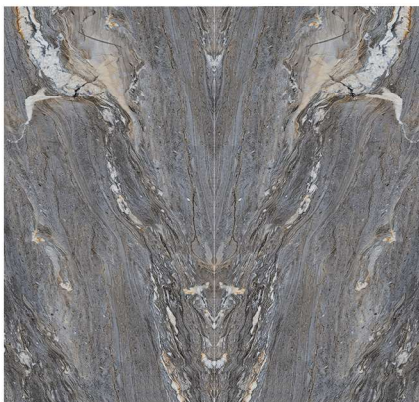

Amazon Emerald
Finish : Polished

Cement
Finish : Matte

Crema Delicato
Finish : Velvet

Hepburn Black
Finish : Matte

Ink Lithofacies
Finish : Polished

Jenny Grey
Finish : Matte

Thin Surfaces
3200x1600x6mm

Peacocksque
Finish : Soft Polished