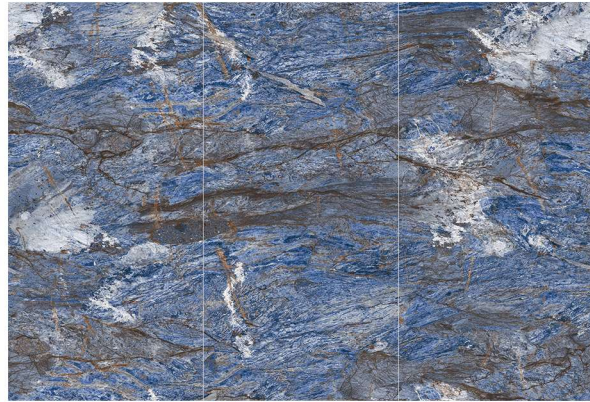

Amazon Emerald
Finish : Polished

Cement
Finish : Matte

Crema Delicato
Finish : Velvet

Hepburn Black
Finish : Matte

Ink Lithofacies
Finish : Polished

Jenny Grey
Finish : Matte

Thin Surfaces
3200x1600x6mm

Peacocksque
Finish : Soft Polished